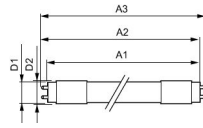

Specifications Philips LED Tube T8 CorePro (UN) Ultra Output 15.5W 2200lm - 830 Warm White | 120cm - Replaces 36W