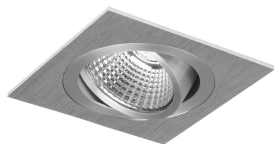

Specifications LED Spot Smooth Square Tiltable Aluminium 8.4W 550lm 36D - 930 Warm White | Cutout 75mm - Best Colour Rendering - Dimmable

[View Product](#)

General Information

SKU	222705
EAN	8720584040606
Brand	Lumi Parts
Manufacturer Name	LED spot Smooth square swivel/tilt 3000K Alu dimmable CRI>90
Any Lamp all-in warranty	1 Year
Average Lifetime (h)	50000

Technical Information

Technology	LED Integrated
Wattage	8.4
Voltage (V)	220-240
Dimmable	Dimmable
Colour Code	930 Warm White
Colour temperature (Kelvin)	3000 Warm White
Colour Rendering (Ra)	90-99
Colour of Light	White
Light colour options	Single Color
Luminous Flux (Lumen)	550
Luminous Efficacy (lm/W)	65
Beam Angle (degree)	36

Product Type Category LED spotlight

Fixture Information

Including bulb	Yes
Mounting Method	Recessed
Cut out (mm)	75
Optical Cover	PC (Polycarbonate)
IP-rating	IP20
Impact Protection (IK)	IK02 - 0.20 joule
Housing	Aluminium
Colour of the Fixture	Grey
Finish of Reflector	Aluminium
Tiltable	Yes
Series	Smooth